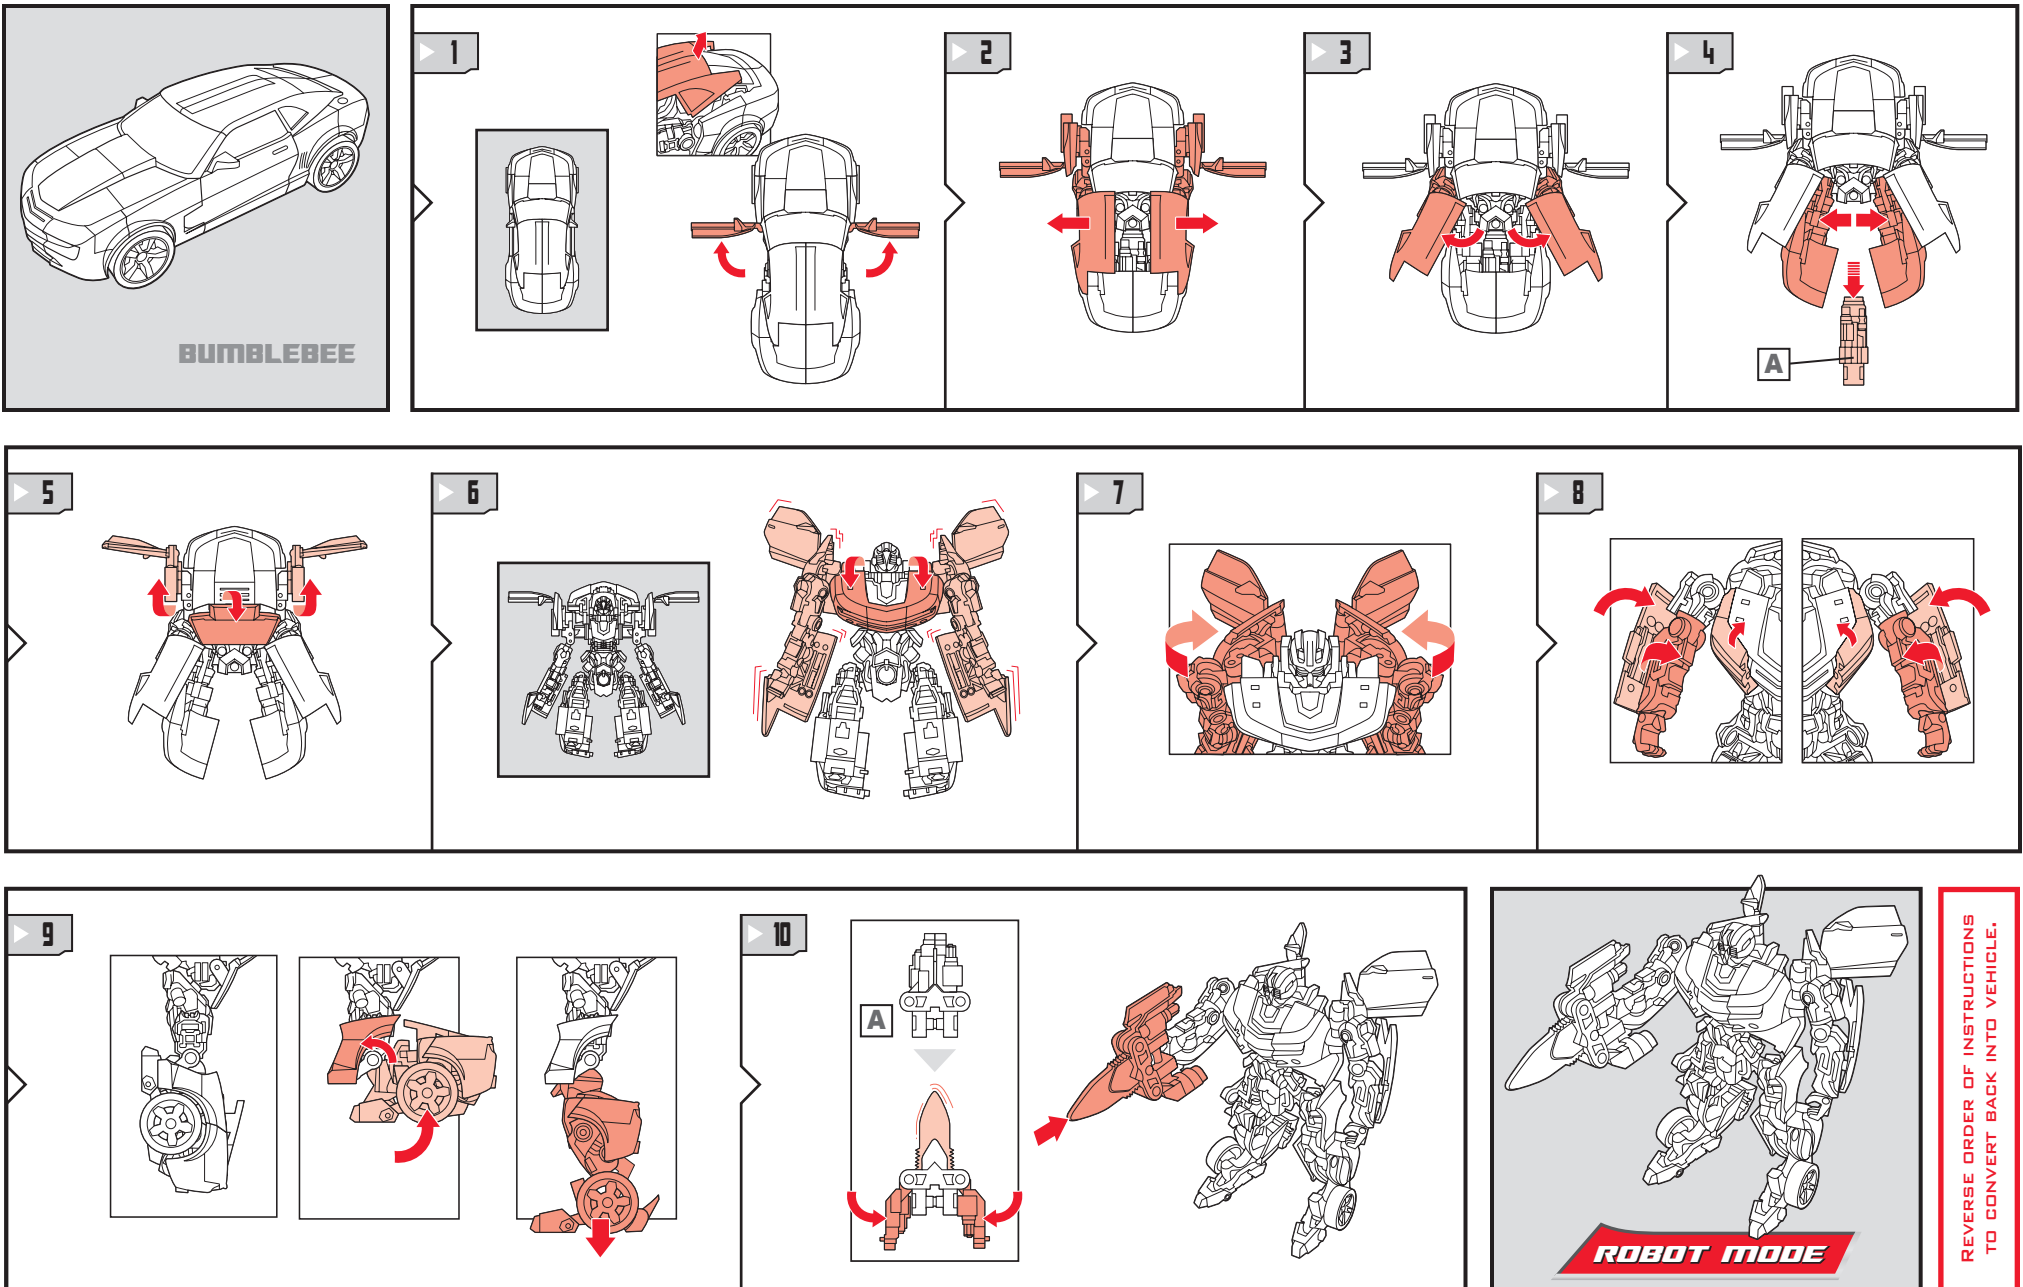

CHANGING TO ROBOT

REVERSE ORDER OF INSTRUCTIONS TO CONVERT BACK INTO VEHICLE.

P/N 677750000

Some poses may require hand support.

© 2007 DreamWorks LLC and Paramount Pictures Corporation
®* and/or TM* & © 2007 Hasbro. All Rights Reserved.
TM & © denote U.S. Trademarks.
Manufactured under license from Tomy Company, Ltd.

DREAMWORKS
PICTURES

Not suitable for children under 3 years because of small parts – choking hazard.

Camaro and all related Emblems and vehicle body designs are General Motors Trademarks used under license to Hasbro, Inc.

OFFICIAL LICENSED PRODUCT